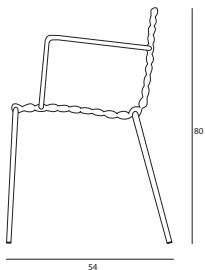

08-Base

09-Base

RIB WITH ARMREST

Upholstery

Light grey felt

Dark grey felt

Black felt

Bases

Finish: black/white/chrome/multicolour

Special executions

Trolley, linking device

Measurement

Seat height: 46cm

Tot. Height: 80cm

Tot. Width: 53cm

Tot. Depth: 54cm