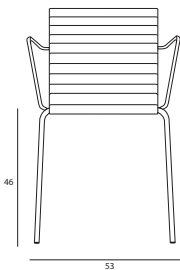

08-Base

09-Base

RIB WITH ARMREST

Upholstery

Light grey felt

Dark grey felt

Black felt

Bases

Finish: black/white/chrome/multicolour

Special executions

Trolley, linking device

Measurement

Seat height: 46cm

Tot. Height: 80cm

Tot. Width: 53cm

Tot. Depth: 54cm