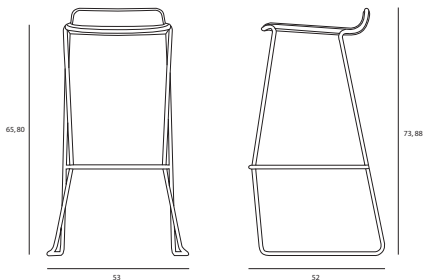

Bases

Finish: black/white/chrome/multicolour

Measurement

Seat height:	65/80cm
Tot. Height:	73/88cm
Tot. Width:	52cm
Tot. Depth:	52cm