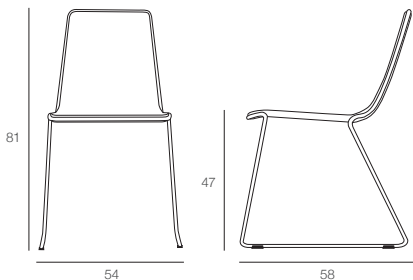

SPEED

Design
Johan Lindstén

Speed is a whole new furniture collection by Johanson Design, consisting of a stackable chair and lounge seat. The visual metal leg and frame shows off the construction as well as sympathetically enfolding the contrasting fabric seat. This gives the architect many options to use the form and shape within a variety of environments.

Bases

Finish: white/chrome

Measurement

Seat height:	47cm
Tot. Height:	81cm
Tot. Width:	54cm
Tot. Depth:	58cm