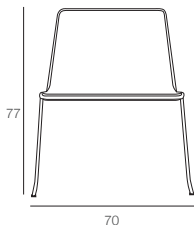

SPEED EC

Design
Johan Lindstén

Speed is a whole new furniture collection by Johanson Design, consisting of a stackable chair and lounge seat. The visual metal leg and frame shows off the construction as well as sympathetically enfolding the contrasting fabric seat. This gives the architect many options to use the form and shape within a variety of environments.

Bases

Finish: white/chrome

Measurement

Seat height:	39cm
Tot. Height:	70cm
Tot. Width:	70cm
Tot. Depth:	66cm