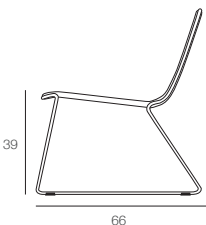

SPEED EC

Design
Johan Lindstén

Speed is a whole new furniture collection by Johanson Design, consisting of a stackable chair and lounge seat. The visual metal leg and frame shows off the construction as well as sympathetically enfolding the contrasting fabric seat. This gives the architect many options to use the form and shape within a variety of environments.

Bases

Finish: white/chrome

Measurement

Seat height:	39cm
Tot. Height:	70cm
Tot. Width:	70cm
Tot. Depth:	66cm