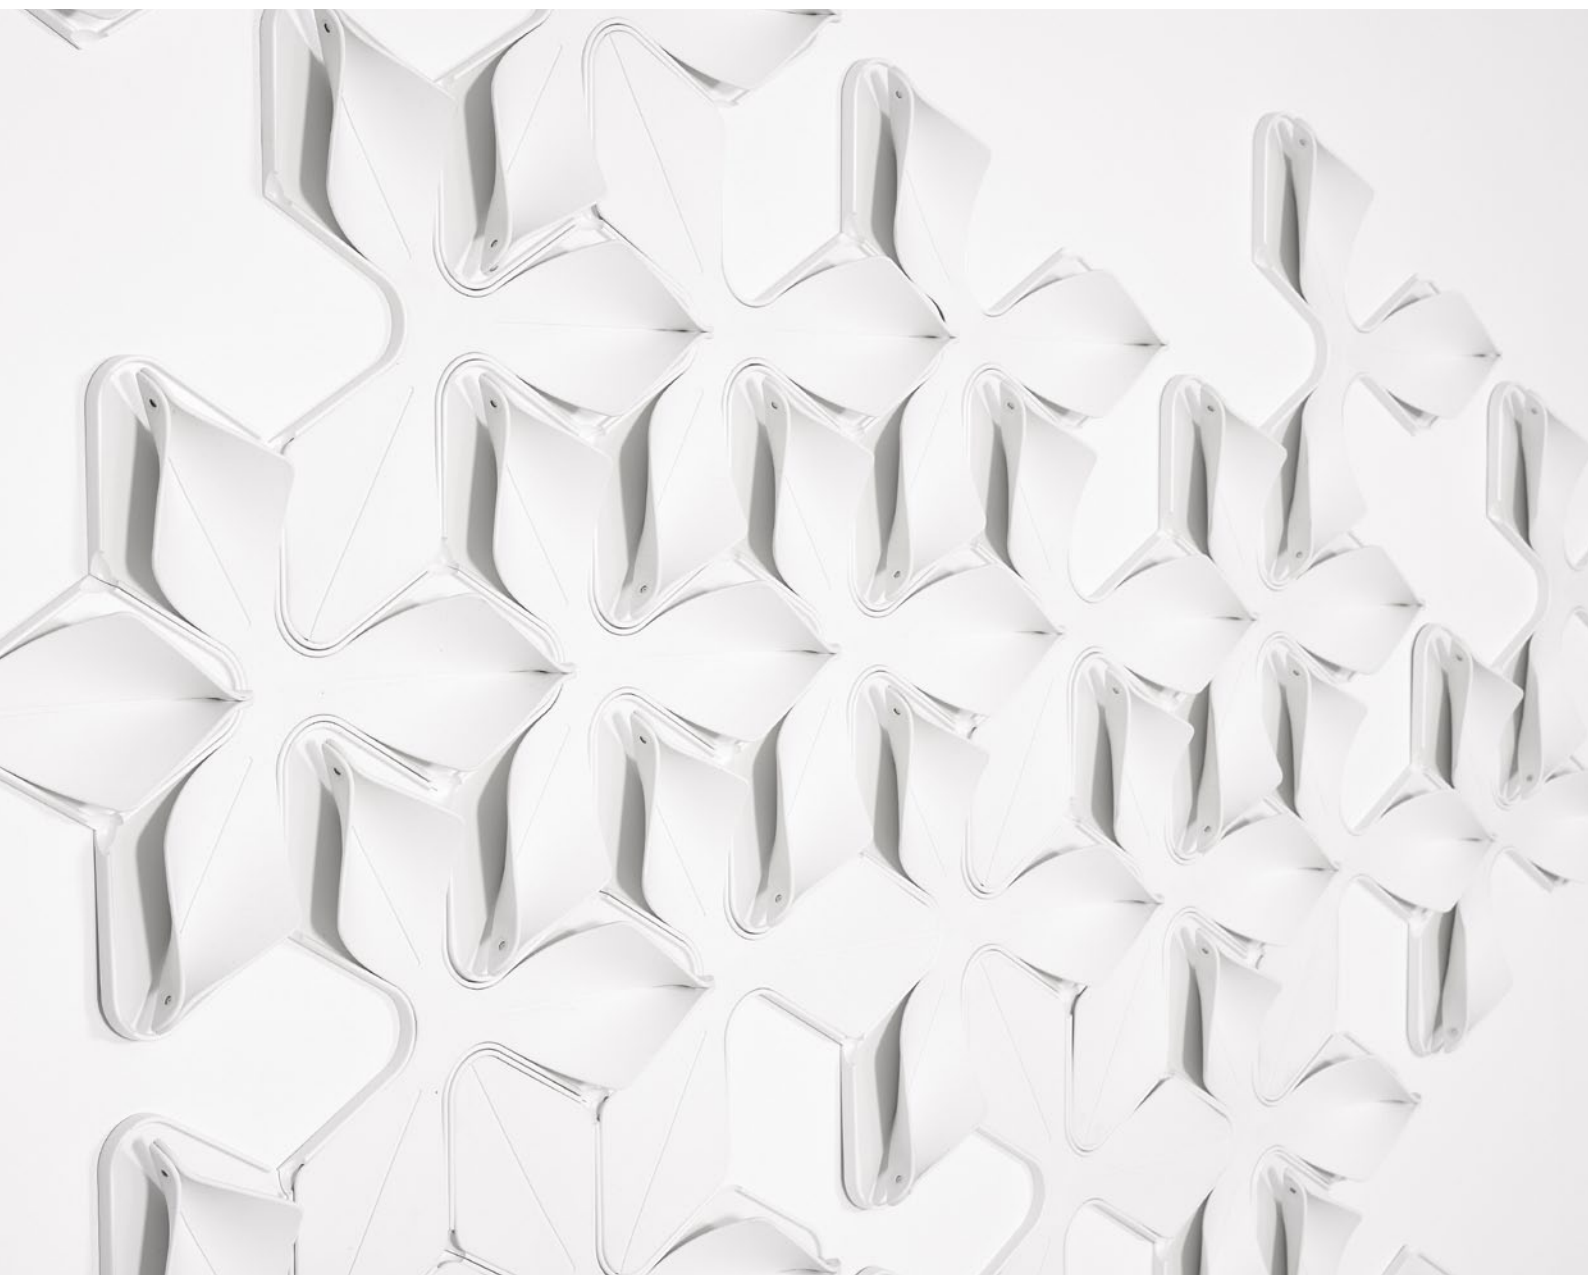

FOLIAR

INSTYLE

Foliar by Adam Cornish

Foliar is a unique and beautiful interactive wall feature inspired by foliage and organic shapes found in nature.

Designed by Australian industrial designer Adam Cornish, the dynamic system features a base tile and flexible leaf, which encourages engagement and activity within the interior space through the ability to play with texture and colour by folding individual leaves up or lay flat as desired.

Foliar can be installed in endless organic formations, arranged in clusters or scattered, that grow and multiply similar to the cellular structures it was inspired by.

Foliar is easy to install and available in seven leaf and five base colours, allowing for extensive colour combinations.

Base Colours

Shale

Pavement

Limestone

Pumice

Clear

Foliar Tile

Front View