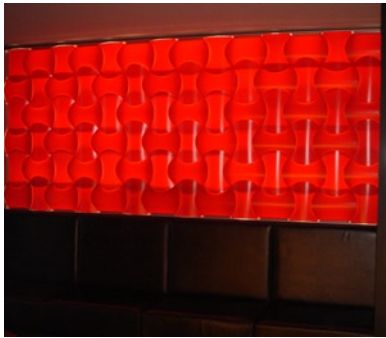

[wovinn[®]]

Polypropylene Finishes

Polypropylene is one of our most popular finishes. It is suitable for almost any Wovin Wall®, Wave Wall or Ripple application. Polypropylene is an ideal choice for backlit applications as the light penetrates through either the Opaque or Translucent colours to beautiful effect.